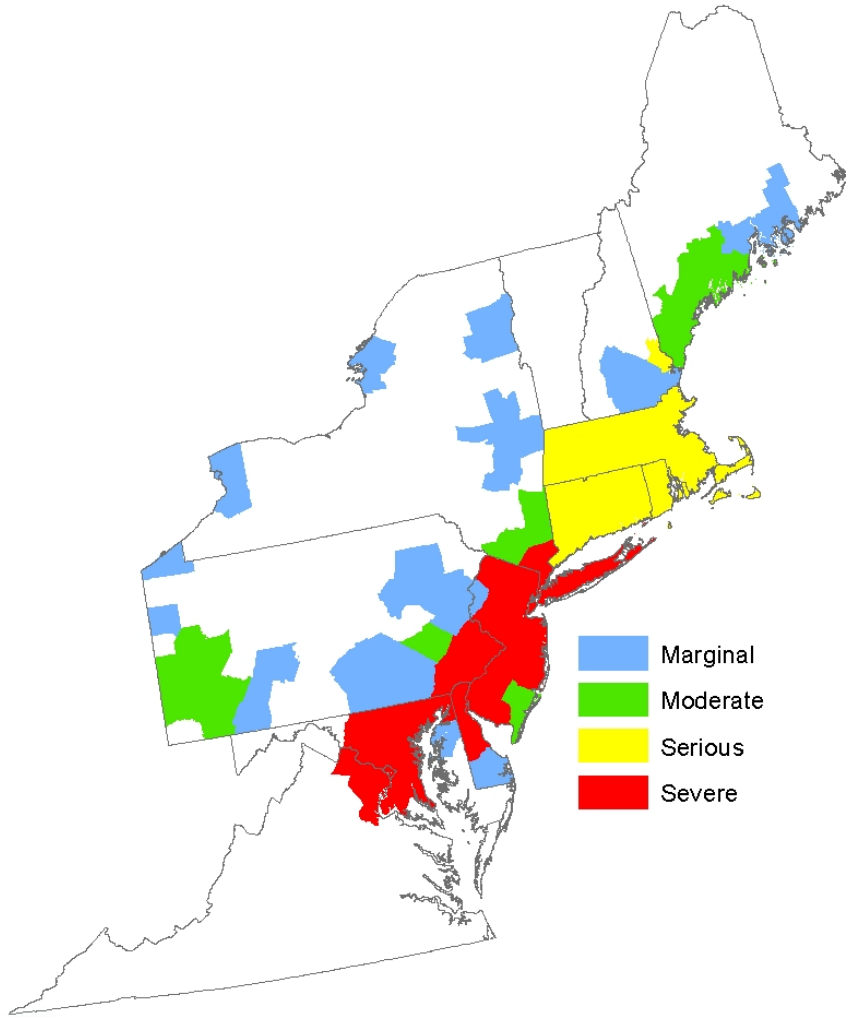

# Closing Thoughts...

# 1992 1-hour (120 ppb) Ozone NAAQS Nonattainment Areas